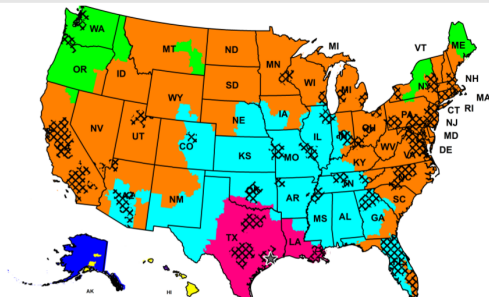

Shipping from ZIP/Postal code: 77568

When will your FedEx Home Delivery shipment be scheduled for delivery?

If picked up on...	Will be delivered by...						
	1 Day	2 Days	3 Days	4 Days	5 Days	6 Days	7+ Days
Monday	Tue	Wed	Thu	Fri	Sat	Sun^A	Mon[*]
Tuesday	Wed	Thu	Fri	Sat	Sun^A	Mon	Tue[*]
Wednesday	Thu	Fri	Sat	Sun^A	Mon	Tue	Wed[*]
Thursday	Fri	Sat	Sun^A	Mon	Tue	Wed	Thu[*]
Friday	Sat	Sun^A	Mon	Tue	Wed	Thu	Fri[*]
Saturday	Tue[*]	Wed	Thu	Fri	Sat[@]	Sun^{@A}	Mon[*]
Sunday	Tue^{**}	Wed	Thu	Fri	Sat	Sun^{@A}	Mon[*]

[@] The following week

© 2018 FedEx. All rights reserved.

Please Note: Packages picked up from a residence may have one additional transit day. For faster returns please drop off at a staffed FedEx location.

Please note:

- The map above is a general representation of transit times for FedEx Ground shipments to commercial destinations. In limited areas, transit times may differ between shipments to commercial and residential destinations. For specific transit time information from one ZIP/Postal code to another, please go to [Get Rates & Transit Times](#) under the Ship tab on fedex.com.
- FedEx Ground business days are Monday through Friday (excluding holidays). FedEx Home Delivery business days are Tuesday through Saturday (excluding holidays).

Example: A package shipped via FedEx Ground on Monday with a transit schedule of 2 business days, (not including the day the package is shipped) would be expected for delivery on Wednesday. A package shipped on Friday with a 2-day transit schedule would be expected for delivery the following Tuesday.